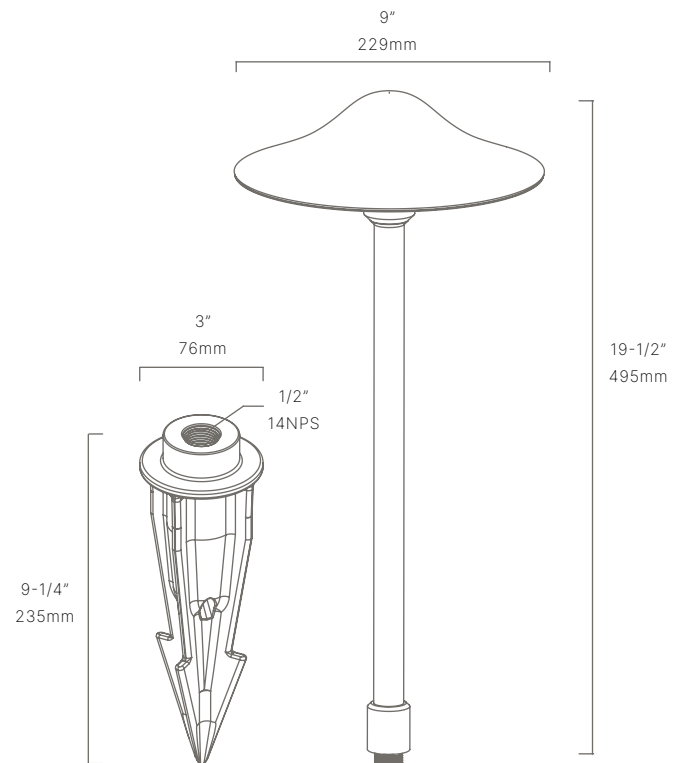

P. 760.931.2910

O. 2742 Loker Ave. W Carlsbad CA 92010

W. www.auroralight.com

MADE IN USA
WITH DOMESTIC & IMPORTED MATERIALS